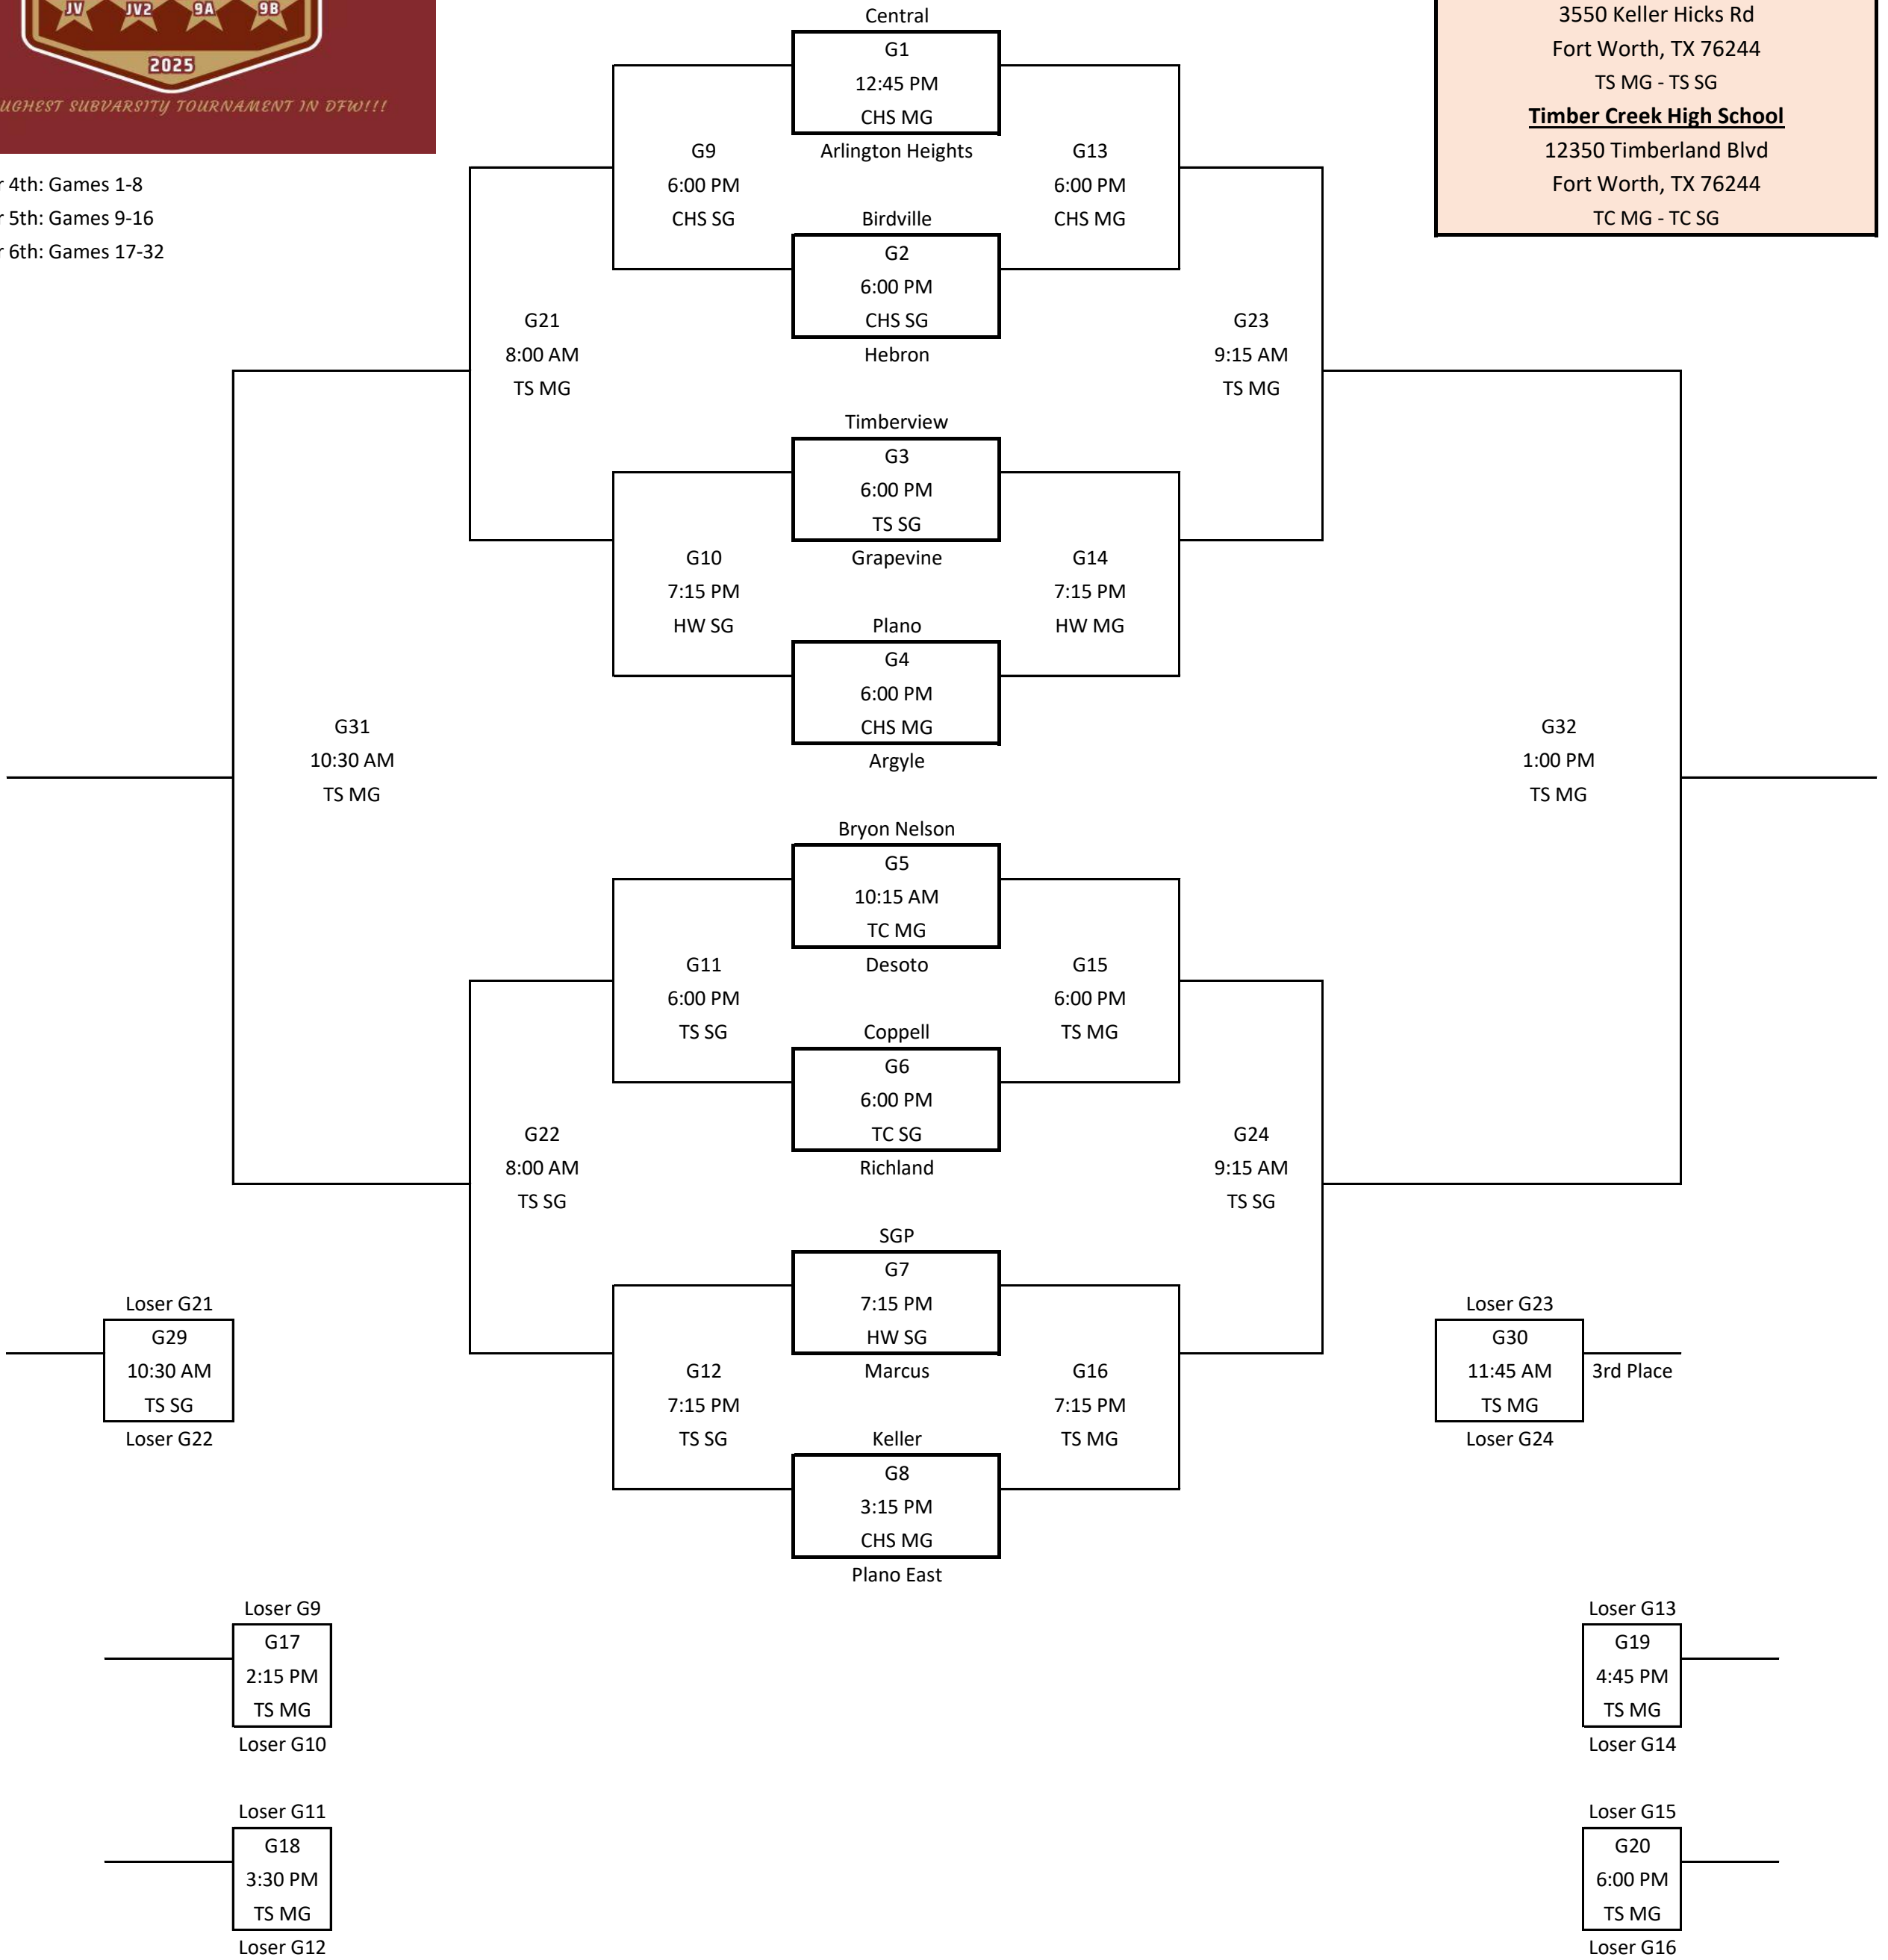

December 4th: Games 1-8
 December 5th: Games 9-16
 December 6th: Games 17-32

Central Classic Tournament - 9A Crimson Bracket

Top Team Wears White

Central High School
 950 Ray White
 Fort Worth, TX 76244
 CHS MG - CHS SG